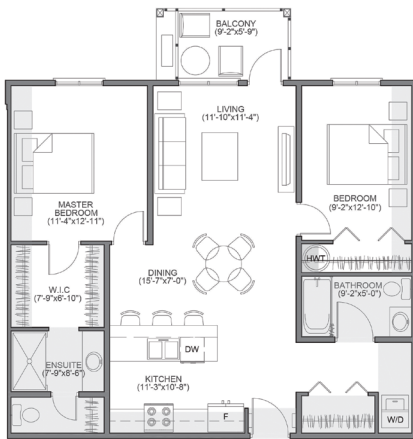

## THE BUCKINGHAM

2 Bed, 2 Bath  
1024 sq. ft.

Some units may vary.

[THECHARLESCONDO.CA](http://THECHARLESCONDO.CA)