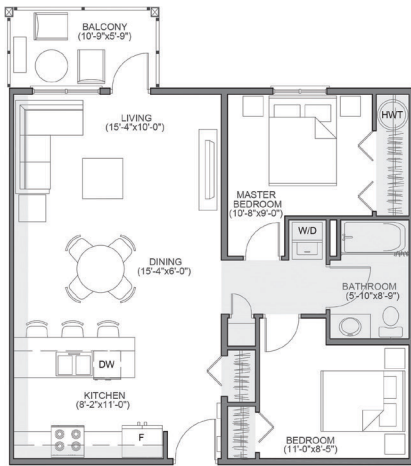

THE CHARLES CONDO

THE DALE

2 Bed, 1 Bath
701 – 907 sq. ft.

Some units may vary.

THECHARLESCONDO.CA