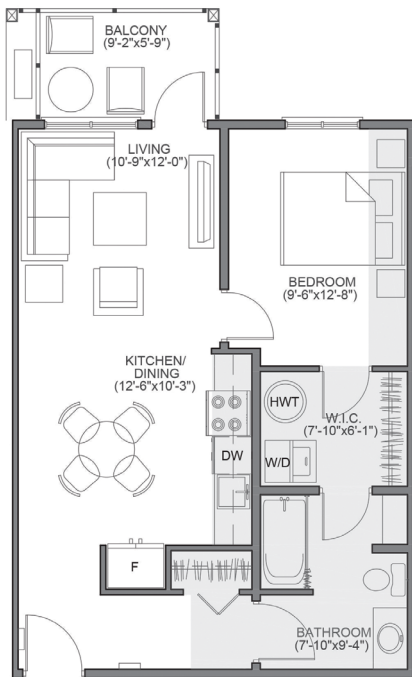

THE CHARLES CONDO

THE FAIRMONT

1 Bed, 1 Bath
593 – 659 sq. ft.

Some units may vary.

THECHARLESCONDO.CA