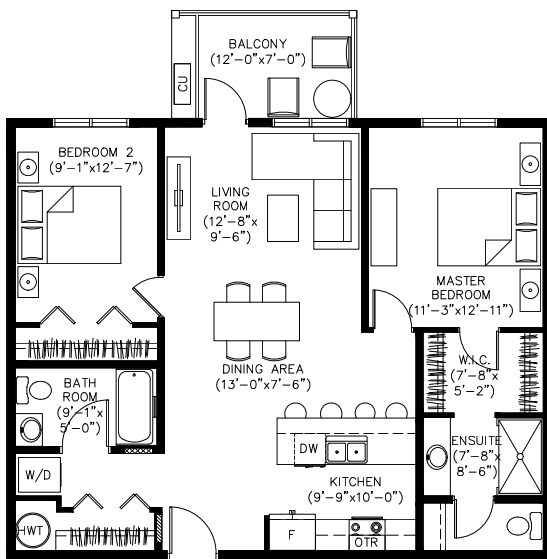

THE BOREALIS

2 BED + 2 BATHROOM

1002 SQ. FT.

PEGUIS STREET

STREETSIDE.CA • HUDSONCONDOMINIUMS.CA