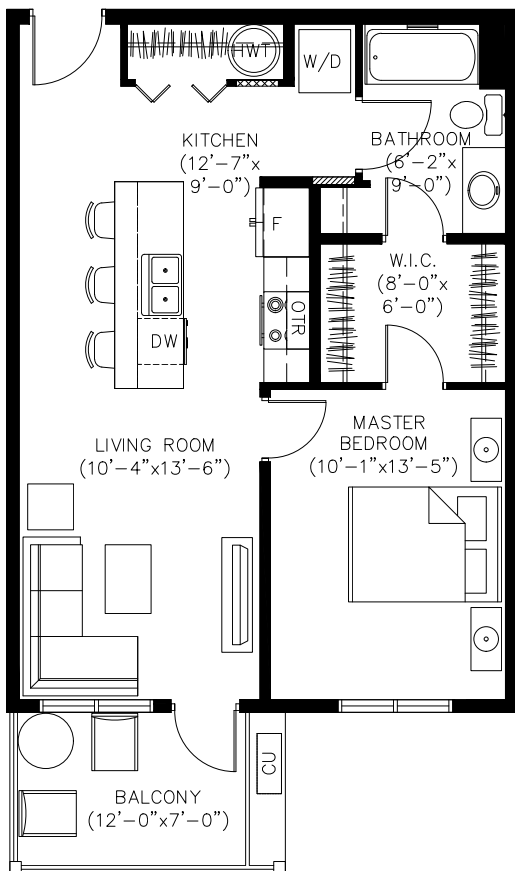

# THE EXPLORER

1 BED + 1 BATHROOM

674 SQ. FT.

PEGUIS STREET

STREETSIDE.CA • HUDSONCONDOMINIUMS.CA