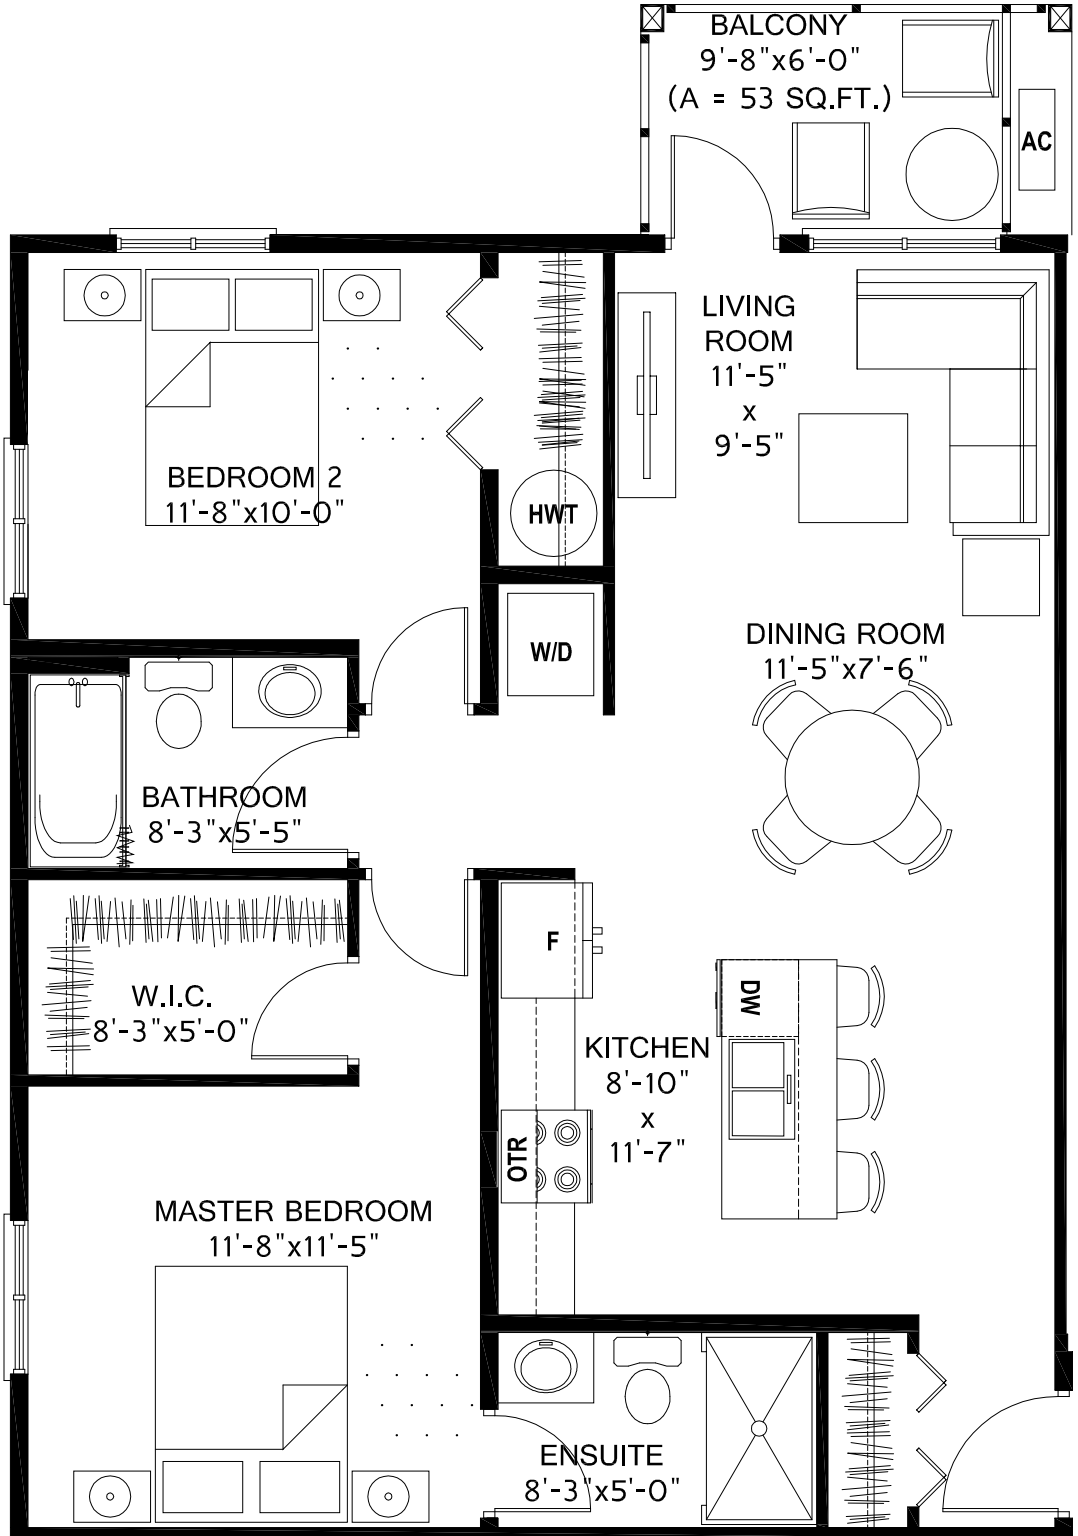

Austin III

937 SQ.FT.

Some units may vary. All size and specifications subject to change without notice. E&OE. (Rev. 0)