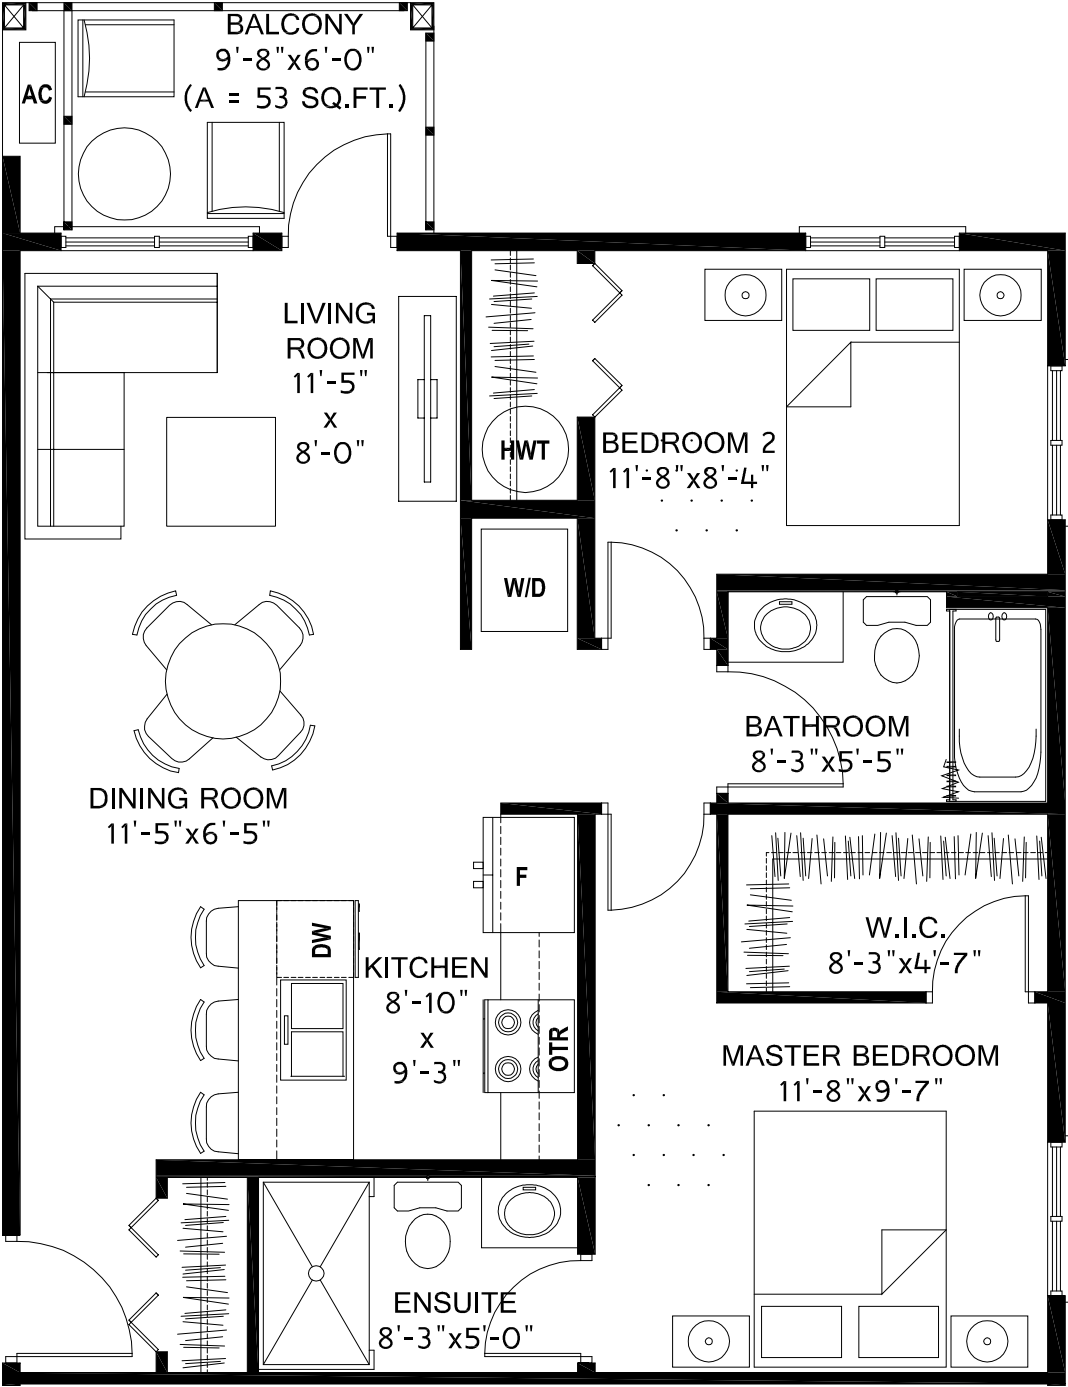

Austin IV

830 SQ.FT.

Some units may vary. All size and specifications subject to change without notice. E&OE. (Rev. 0)