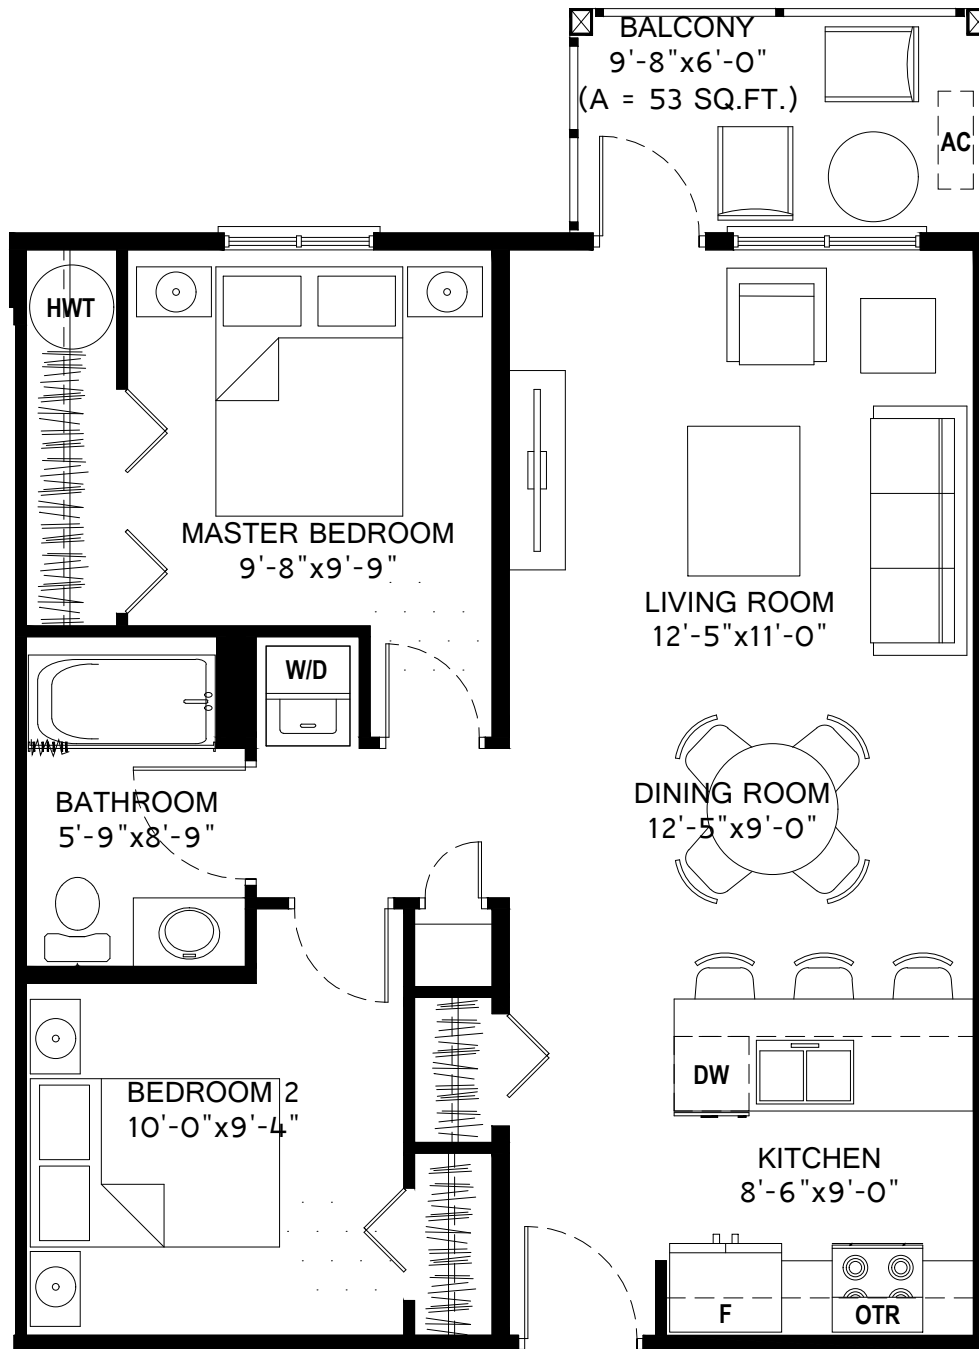

Daly VI

779 SQ.FT.

Some units may vary. All size and specifications subject to change without notice. E&OE. (Rev. 2)