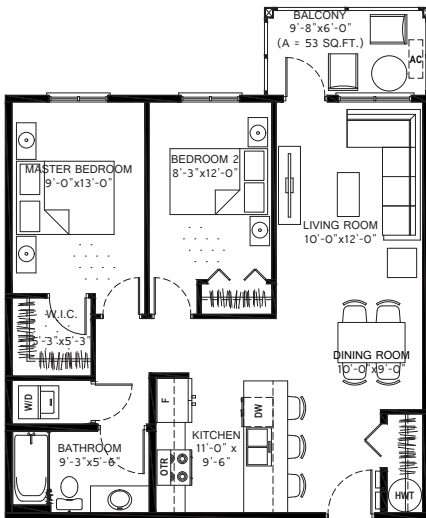

SOUTH OSBORNE
METRO
▣ CONDOMINIUMS ▣

THE HUGO

2 BED, 1 BATH
830 SQ FT

Some units may vary.

STREETSIDE.CA · METROSOUTHOSBORNE.CA