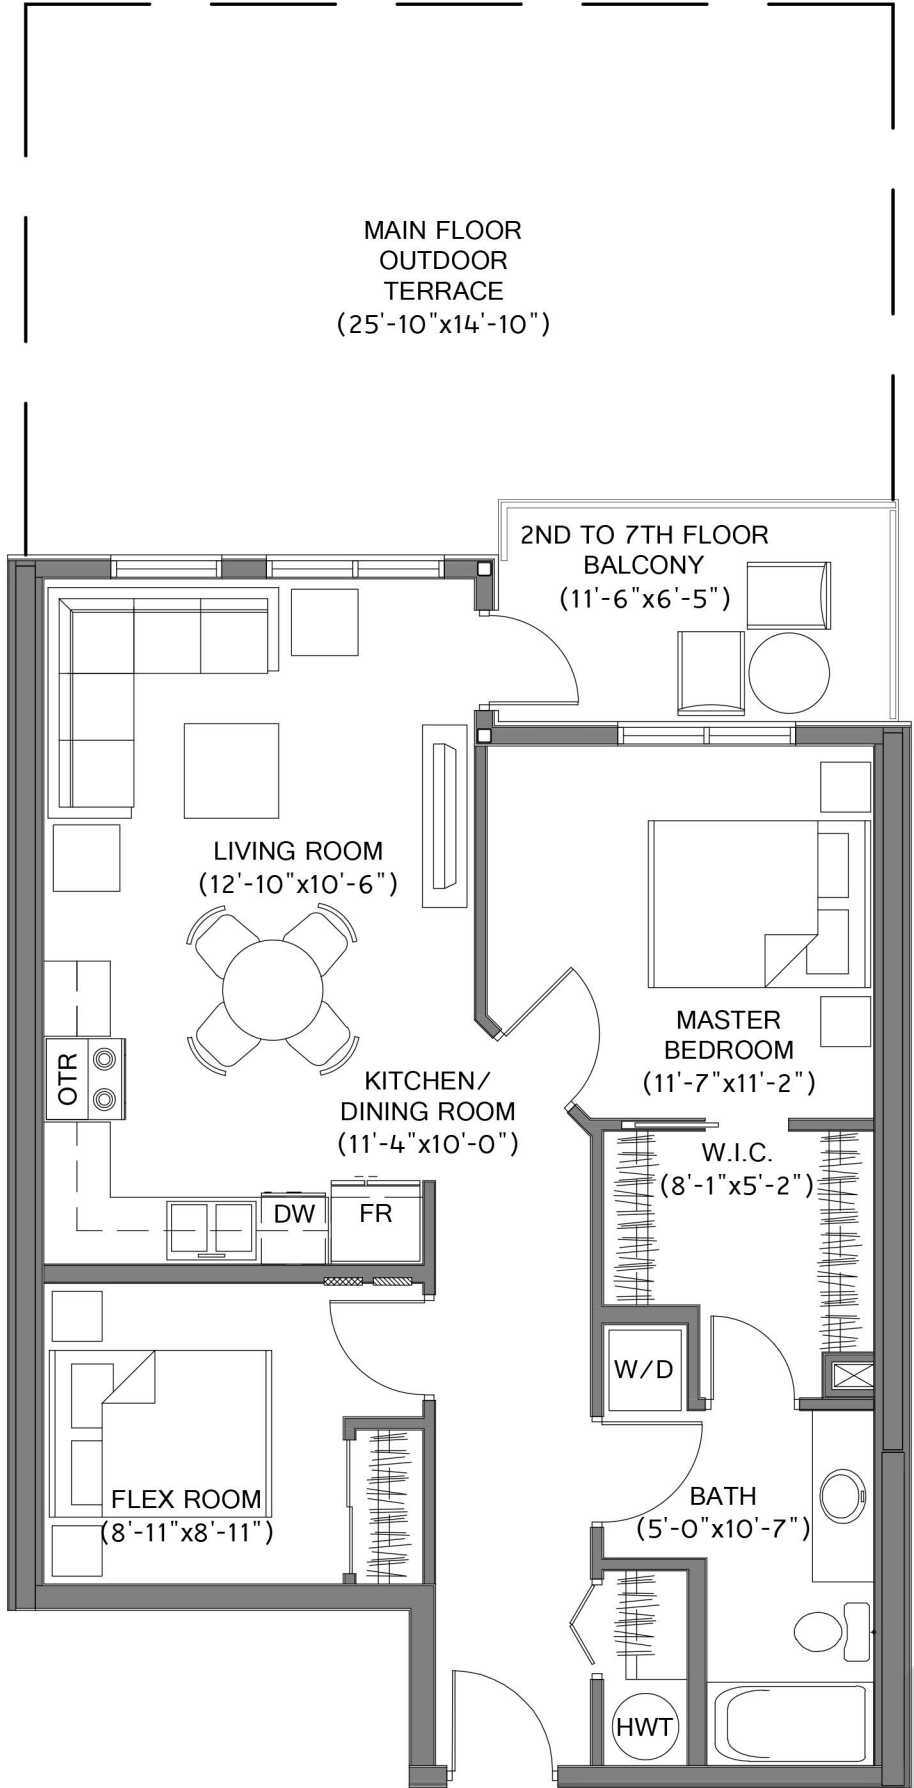

THE RISE

IN BRIDGWATER

THE BLUFF I

833 SQUARE FEET
1 BED + FLEX, 1 BATH
BALCONY OR TERRACE

UNITS: 103 | 111* | 203 | 213*
303 | 313* | 403 | 413* | 503
513* | 603 | 613* | 703 | 713*
*REVERSE PLAN

Plans and prices are subject to change without notice. The Builder reserves the right to change the material or specifications without notice but guarantees that change will be equal or of similar value. Room dimensions are approximate. All illustrations are artist's concept and may vary. Drawing is not to scale. BW (12/07/16) REV0